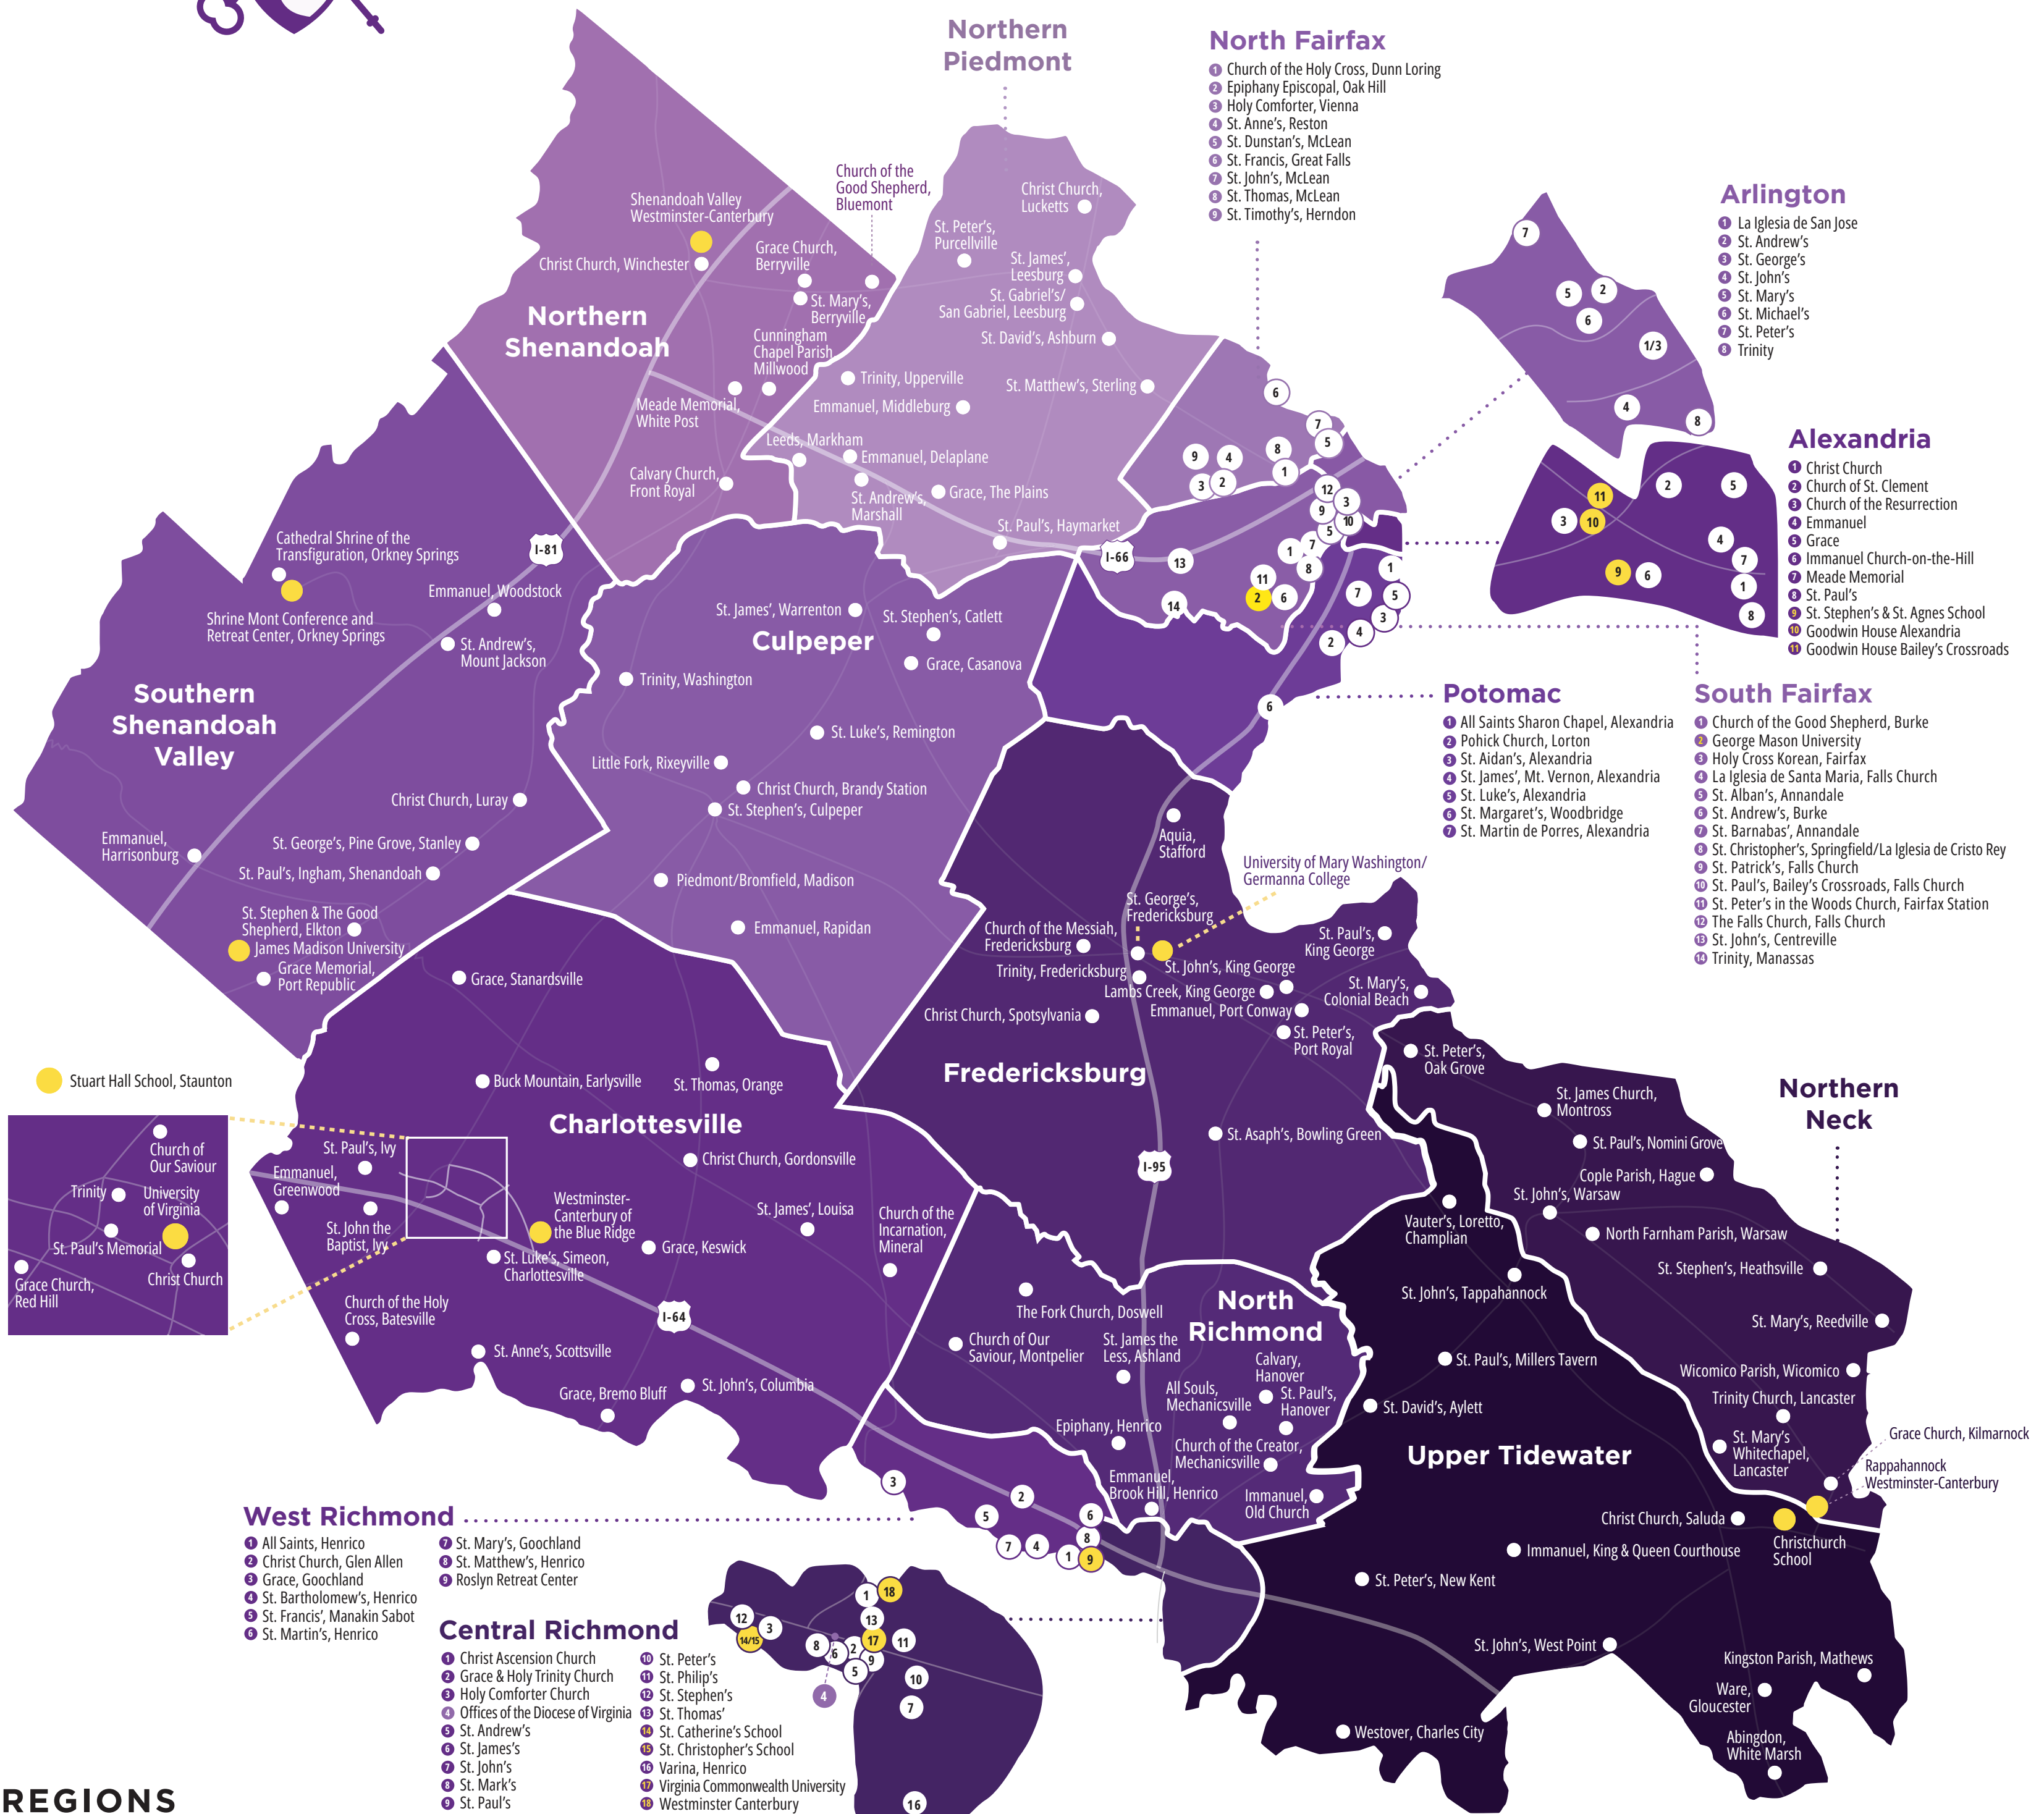

THE EPISCOPAL DIOCESE OF VIRGINIA

REGIONS

Alexandria
(All in Alexandria, Va.)
Christ Church
Church of St. Clement
Church of the Resurrection
Emmanuel Church
Grace Church
Goodwin House Alexandria
Goodwin House Bailey's Crossroads
Immanuel Church-on-the-Hill
Meade Memorial Church
St. Paul's Church
St. Stephen's & St. Agnes School

Arlington
(All in Arlington, Va.)
La Iglesia de San Jose
St. Andrew's Church
St. George's Church
St. John's Church
St. Mary's Church
St. Michael's Church
St. Peter's Church
Trinity Church

Central Richmond
(All in Richmond, Va. except *)
Christ Ascension Church
Grace & Holy Trinity Church
Holy Comforter Church
Offices of the Diocese of Virginia
St. Andrew's
St. James's
St. John's
St. Mark's
St. Paul's

Culpeper
Christ Church, Brandy Station
Emmanuel Church, Rapidan
Little Fork Church, Rixeyville
Piedmont/Bromfield Parish, Madison
St. Luke's Church, Remington
St. Stephen's Church, Culpeper
Trinity Church, Washington
St. James' Church, Warrenton
St. Stephen's Church, Catlett

Potomac Region
All Saints Sharon Chapel, Alexandria
Pohick Church, Lorton
St. Aidan's Church, Alexandria
St. James' Church, Mt. Vernon, Alexandria
St. Luke's, Alexandria
St. Margaret's Church, Woodbridge
St. Martin de Porres, Alexandria